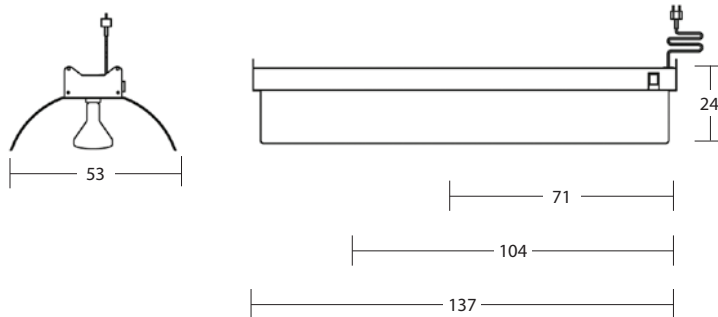

SUSPENDED INFRARED HEATED GANTRY

- Suspended stainless steel heating gantry
- Acrylic curved sneeze guard
- 250W infrared lamps
- ON/OFF switch with LED
- Mains supply: 230V, 50/60 Hz, single-phase

Item 9568S

160

Item	GN	Bulbs	Power	Max dim. (cm)
9566S	2x1/1	2	500W	71x53x24
9568S	3x1/1	3	750W	104x53x24
9570S	4x1/1	4	1000W	137x53x24