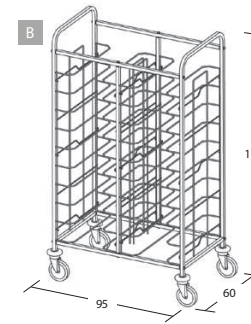

UNIVERSAL TRAY TROLLEYS

- Stainless steel 2x2cm square tube construction with bolted cross-members
- Chrome-plated steel wire supports
- Suitable for trays of max 53x39cm, even in different sizes and shapes
- Grey rubber ring buffers
- Swivel castors, ø 12.5cm

Item 1475U

254

UNIVERSAL TRAY TROLLEYS

Max overall dimensions

255

Item	Loading capacity	Supports	Shelf spacing (cm)	📷	Max dim. (cm)
1470U	10	wire	11	A	52x60x159
1472U	12	wire	11	D	52x60x183
1475U	20	wire	11	B	95x60x159
1477U	24	wire	11	E	95x60x183
1480U	30	wire	11	C	138x60x159
1482U	36	wire	11	F	138x60x183

NOTE: each column corresponds to one removable container