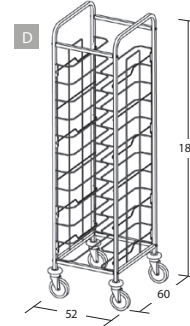

UNIVERSAL TRAY TROLLEYS

- Stainless steel 2x2cm square tube construction with bolted cross-members
- Chrome-plated steel wire supports
- Suitable for trays of max 53x39cm, even in different sizes and shapes
- Grey rubber ring buffers
- Swivel castors, ø 12.5cm

Item 1475U

254

UNIVERSAL TRAY TROLLEYS

Max overall dimensions

255

Item	Loading capacity	Supports	Shelf spacing (cm)	📷	Max dim. (cm)
1470U	10	wire	11	A	52x60x159
1472U	12	wire	11	D	52x60x183
1475U	20	wire	11	B	95x60x159
1477U	24	wire	11	E	95x60x183
1480U	30	wire	11	C	138x60x159
1482U	36	wire	11	F	138x60x183

Options	📷	Description	For item
S1200	1	Set with 2 braked castors	All
SE200	2	Set with 4 resilient castors (2 with brake)	All

Accessories	📷	Description	For item
A050U	1	Removable stainless steel universal container	All

NOTE: each column corresponds to one removable container