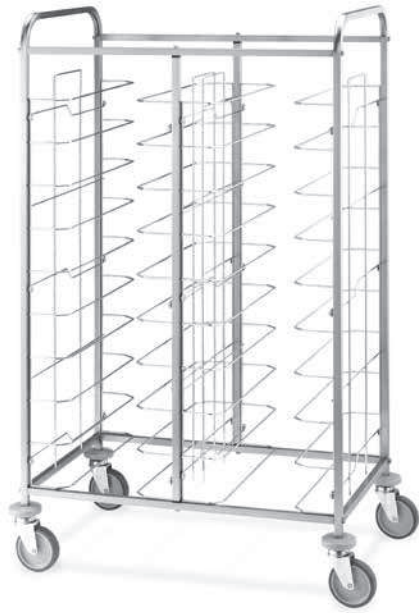

UNIVERSAL TRAY TROLLEYS

- Stainless steel 2x2cm square tube construction with bolted cross-members
- Chrome-plated steel wire supports
- Suitable for trays of max 53x39cm, even in different sizes and shapes
- Grey rubber ring buffers
- Swivel castors, ø 12.5cm

Item 1475U

254

UNIVERSAL TRAY TROLLEYS

Max overall dimensions

255

Item	Loading capacity	Supports	Shelf spacing (cm)	📷	Max dim. (cm)
1470U	10	wire	11	A	52x60x159
1472U	12	wire	11	D	52x60x183
1475U	20	wire	11	B	95x60x159
1477U	24	wire	11	E	95x60x183
1480U	30	wire	11	C	138x60x159
1482U	36	wire	11	F	138x60x183

Options	📷	Description	For item
S1200	1	Set with 2 braked castors	All
SE200	2	Set with 4 resilient castors (2 with brake)	All

Accessories	📷	Description	For item
A050U	1	Removable stainless steel universal container	All

NOTE: each column corresponds to one removable container