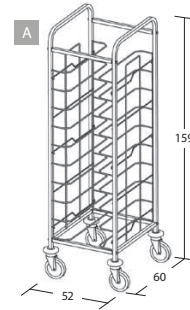

UNIVERSAL TRAY TROLLEYS

- Stainless steel 2x2cm square tube construction with bolted cross-members
- Chrome-plated steel wire supports
- Suitable for trays of max 53x39cm, even in different sizes and shapes
- Grey rubber ring buffers
- Swivel castors, ø 12.5cm

Item 1475U

254

UNIVERSAL TRAY TROLLEYS

Max overall dimensions

255

Item	Loading capacity	Supports	Shelf spacing (cm)	📷	Max dim. (cm)
1470U	10	wire	11	A	52x60x159
1472U	12	wire	11	D	52x60x183
1475U	20	wire	11	B	95x60x159
1477U	24	wire	11	E	95x60x183
1480U	30	wire	11	C	138x60x159
1482U	36	wire	11	F	138x60x183

NOTE: each column corresponds to one removable container