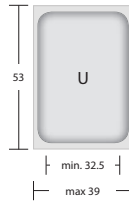

UNIVERSAL TRAY TROLLEYS

- Stainless steel 2x2cm square tube construction with bolted cross-members
- Chrome-plated steel wire supports
- Suitable for trays of max 53x39cm, even in different sizes and shapes
- Grey rubber ring buffers
- Swivel castors, ø 12.5cm

Item 1475U

254

UNIVERSAL TRAY TROLLEYS

Max overall dimensions

255

Item	Loading capacity	Supports	Shelf spacing (cm)	📷	Max dim. (cm)
1470U	10	wire	11	A	52x60x159
1472U	12	wire	11	D	52x60x183
1475U	20	wire	11	B	95x60x159
1477U	24	wire	11	E	95x60x183
1480U	30	wire	11	C	138x60x159
1482U	36	wire	11	F	138x60x183