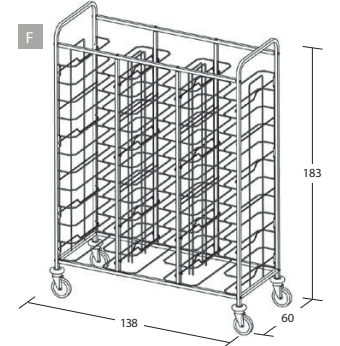

UNIVERSAL TRAY TROLLEYS

- Stainless steel 2x2cm square tube construction with bolted cross-members
- Chrome-plated steel wire supports
- Suitable for trays of max 53x39cm, even in different sizes and shapes
- Grey rubber ring buffers
- Swivel castors, ø 12.5cm

Item 1475U

254

UNIVERSAL TRAY TROLLEYS

Max overall dimensions

255

Item	Loading capacity	Supports	Shelf spacing (cm)	📷	Max dim. (cm)
1470U	10	wire	11	A	52x60x159
1472U	12	wire	11	D	52x60x183
1475U	20	wire	11	B	95x60x159
1477U	24	wire	11	E	95x60x183
1480U	30	wire	11	C	138x60x159
1482U	36	wire	11	F	138x60x183

NOTE: each column corresponds to one removable container