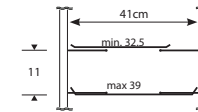

255

Item	Loading capacity	Supports	Shelf spacing (cm)	📷	Max dim. (cm)
1470U	10	wire	11	A	52x60x159
1472U	12	wire	11	D	52x60x183
1475U	20	wire	11	B	95x60x159
1477U	24	wire	11	E	95x60x183
1480U	30	wire	11	C	138x60x159
1482U	36	wire	11	F	138x60x183

Options	📷	Description	For item
S1200	1	Set with 2 braked castors	All
SE200	2	Set with 4 resilient castors (2 with brake)	All