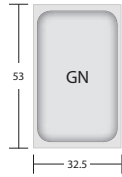

UNIVERSAL TRAY TROLLEYS

- Stainless steel 2x2cm square tube construction with bolted cross-members
- Chrome-plated steel wire supports
- Suitable for trays of max 53x39cm, even in different sizes and shapes
- Grey rubber ring buffers
- Swivel castors, ø 12.5cm

Item 1475U

254

UNIVERSAL TRAY TROLLEYS

Max overall dimensions

255

Item	Loading capacity	Supports	Shelf spacing (cm)	📷	Max dim. (cm)
1470U	10	wire	11	A	52x60x159
1472U	12	wire	11	D	52x60x183
1475U	20	wire	11	B	95x60x159
1477U	24	wire	11	E	95x60x183
1480U	30	wire	11	C	138x60x159
1482U	36	wire	11	F	138x60x183

NOTE: each column corresponds to one removable container