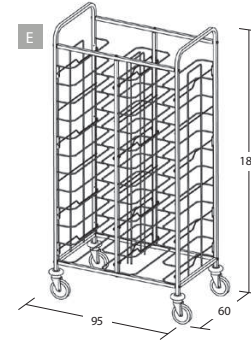

UNIVERSAL TRAY TROLLEYS

- Stainless steel 2x2cm square tube construction with bolted cross-members
- Chrome-plated steel wire supports
- Suitable for trays of max 53x39cm, even in different sizes and shapes
- Grey rubber ring buffers
- Swivel castors, ø 12.5cm

Item 1475U

254

UNIVERSAL TRAY TROLLEYS

Max overall dimensions

255

Item	Loading capacity	Supports	Shelf spacing (cm)	📷	Max dim. (cm)
1470U	10	wire	11	A	52x60x159
1472U	12	wire	11	D	52x60x183
1475U	20	wire	11	B	95x60x159
1477U	24	wire	11	E	95x60x183
1480U	30	wire	11	C	138x60x159
1482U	36	wire	11	F	138x60x183

Options	📷	Description	For item
S1200	1	Set with 2 braked castors	All
SE200	2	Set with 4 resilient castors (2 with brake)	All

Accessories	📷	Description	For item
A050U	1	Removable stainless steel universal container	All

NOTE: each column corresponds to one removable container