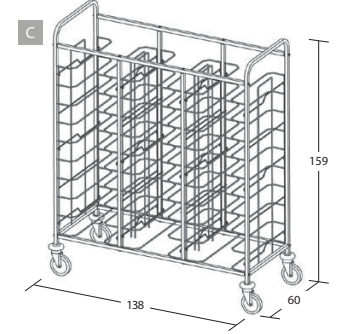

UNIVERSAL TRAY TROLLEYS

- Stainless steel 2x2cm square tube construction with bolted cross-members
- Chrome-plated steel wire supports
- Suitable for trays of max 53x39cm, even in different sizes and shapes
- Grey rubber ring buffers
- Swivel castors, ø 12.5cm

Item 1475U

254

UNIVERSAL TRAY TROLLEYS

Max overall dimensions

255

Item	Loading capacity	Supports	Shelf spacing (cm)	📷	Max dim. (cm)
1470U	10	wire	11	A	52x60x159
1472U	12	wire	11	D	52x60x183
1475U	20	wire	11	B	95x60x159
1477U	24	wire	11	E	95x60x183
1480U	30	wire	11	C	138x60x159
1482U	36	wire	11	F	138x60x183

NOTE: each column corresponds to one removable container