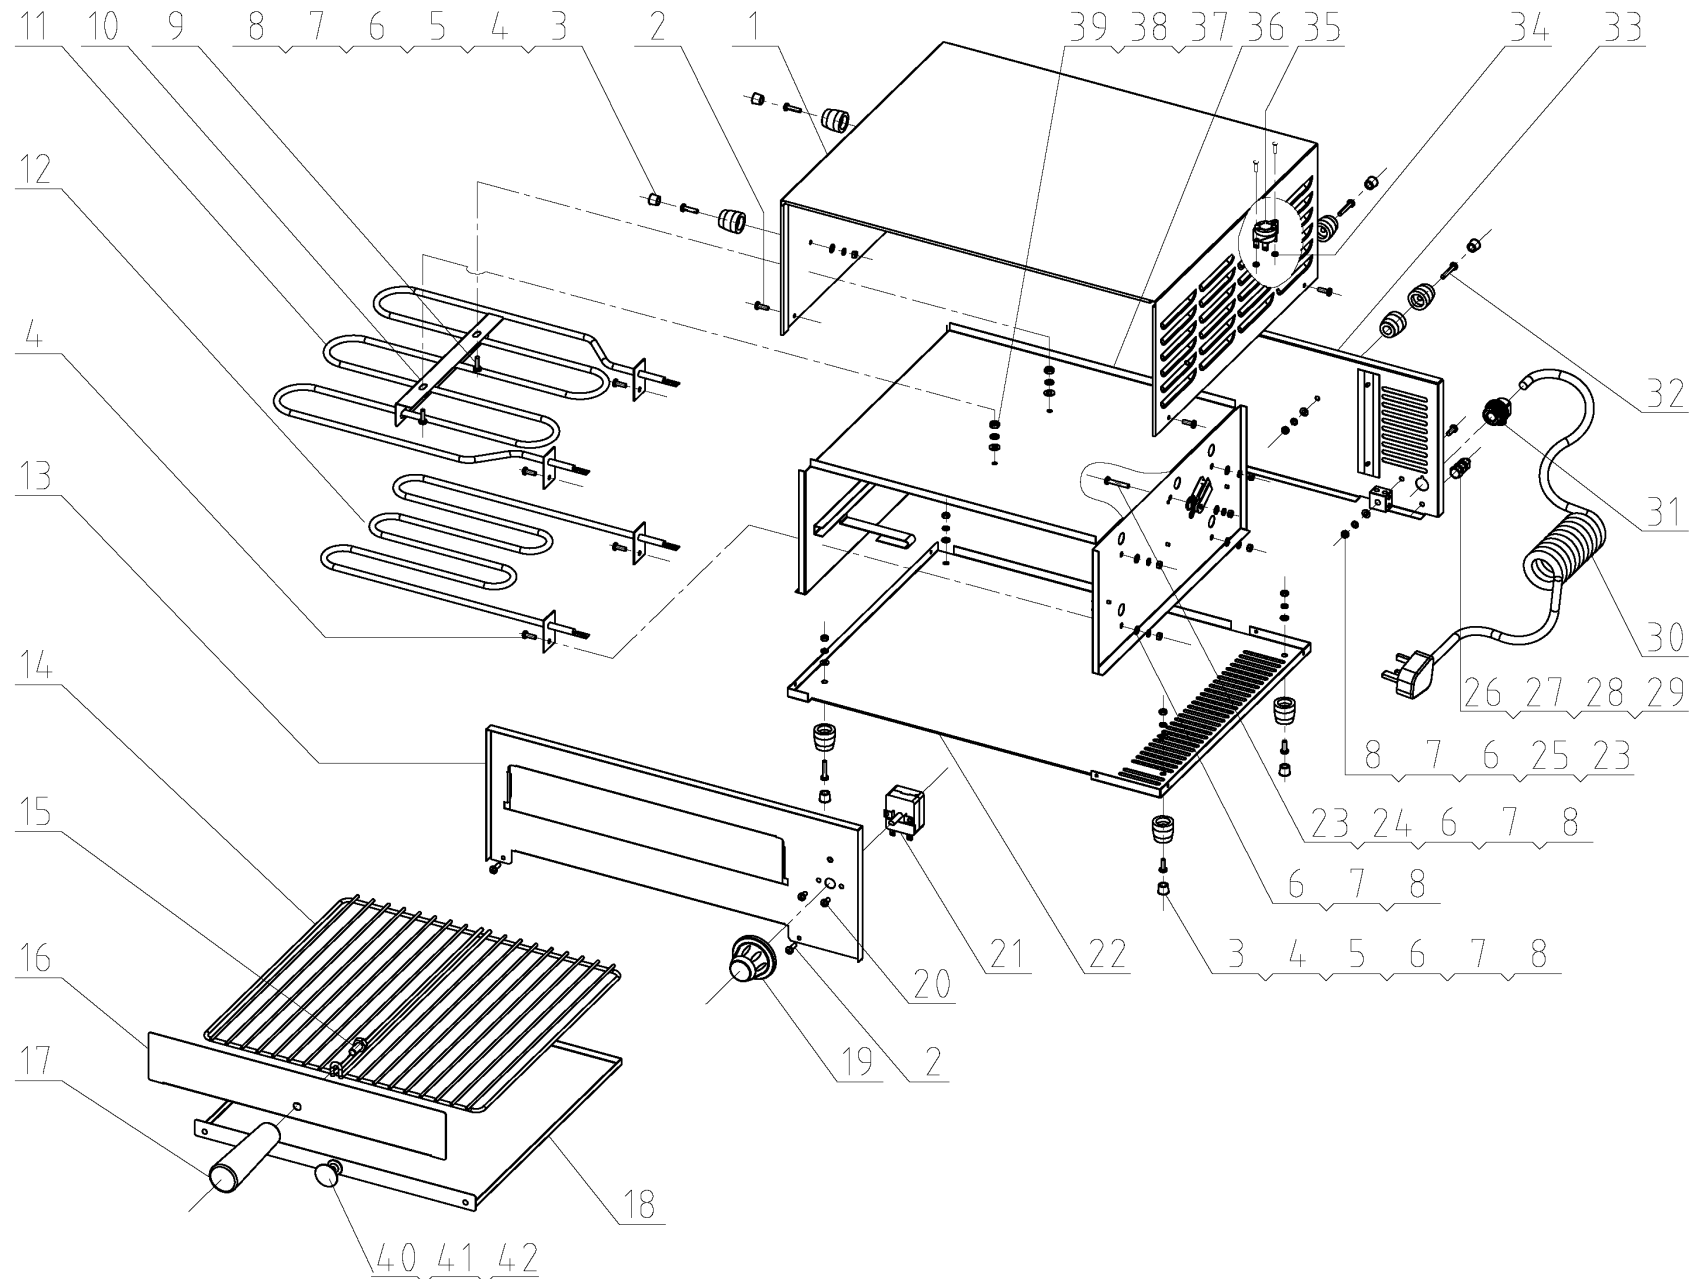

Exploded Diagram For Pizza Oven 220306

PART LIST OF PIZZA OVEN 220306

PART NO.	Part Name	Description	QTY
220306-01	Shell body	430SS, $\delta = 0.6\text{mm}$	1
220306-02	screw M4x8	SS	6
220306-03	skidproof washer, bakelite foot		8
220306-04	screw M4x16	SS	10
220306-05	bakelite foot		10
220306-06	flat washer, $\Phi 4$	SS	14
220306-07	spring washer, $\Phi 4$	SS	14
220306-08	nut, M4	SS	14
220306-09	screw, M5x10	SS	2
220306-10	support bracket, top heating element	aluminated steel, $\delta = 0.6\text{mm}$	1
220306-11	top heating element	230V/900W	1
220306-12	bottom heating element	230V/550W	1
220306-13	front plate assmby		1
220306-14	wire bracket	A3 Steel	1
220306-15	bolt M8x16	SS	1
220306-16	panel, wire bracket	430SS, $\delta = 0.6\text{mm}$	1
220306-17	handle	Bakelite	1
220306-18	crumb tray assembly		1
220306-19	knob, 15 minute timer		1
220306-20	screw, M4x6	SS	2
220306-21	15 minute timer		1
220306-22	bottom plate	aluminated steel, $\delta = 0.8\text{mm}$	1
220306-23	screw, M4x25	SS	1
220306-24	temperature limiter, 455F	AR-326/455F	1
220306-25	ceramic terminal		1

PART LIST OF PIZZA OVEN 220306

PART NO.	Part Name	Description	QTY
220306-26	screw, M5x20	Copper plated	1
220306-27	nut, M5	Copper	2
220306-28	flat washer, $\Phi 5$	Copper	4
220306-29	spring washer, $\Phi 5$	galvanized	2
220306-30	power cord, Euro plug	3x1.0 ²	1
220306-31	power cord shealth		1
220306-32	screw, M4x40	SS	2
220306-33	back plate assembly		1
220306-34	screw M3	SS	2
220306-35	temperature limiter, cut off		1
220306-36	inner body assembly		1
220306-37	flat washer, $\Phi 5$	SS	2
220306-38	spring washer, $\Phi 5$	SS	2
220306-39	nut M5	SS	2
220306-40	handle		1
220306-41	screw, M4x12	SS	1
220306-42	spring washer, $\Phi 4$	SS	1