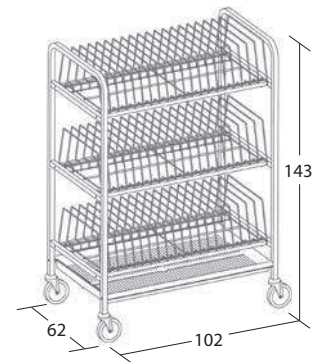

- Stainless steel 2.5x2.5cm square tube frame
- Stainless steel wire dividers
- Thermoformed ABS drip tray with watertight plug
- Swivel castors, ø 12.5cm

Item 2264

Item	Tray/lid loading capacity	Max dim. (cm)
2264	60	102x62x143

Options	Description	For item
S1220	1 Set with 2 braked castors	2264

Accessories	Description	For item
A0270	PVC cover with zipper	2264