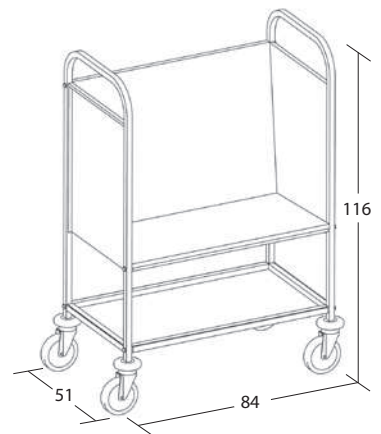

## PLATE TROLLEYS

- Stainless steel 2x2cm square tube frame
- AISI 304 stainless steel side panels
- Inclined plate support to prevent sliding
- Lower stainless steel shelf depending on model
- Grey rubber ring buffers
- Swivel castors,  $\varnothing$  12.5cm

Item 1270 + S1200

230

Item 1272

Item	Max dim. (cm)
1270	84x51x91
1272	84x51x116

Options	Description	For item
S1200	1 Set with 2 braked castors	1270 - 1272

Accessories	Description	For item
A0254	PVC cover with zipper	1270
A0255	PVC cover with zipper	1272