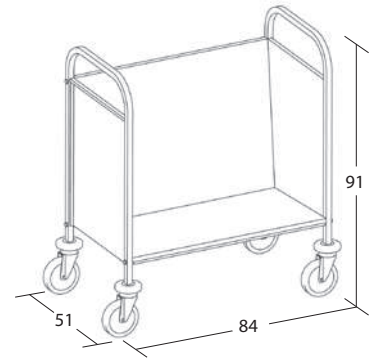

## PLATE TROLLEYS

- Stainless steel 2x2cm square tube frame
- AISI 304 stainless steel side panels
- Inclined plate support to prevent sliding
- Lower stainless steel shelf depending on model
- Grey rubber ring buffers
- Swivel castors,  $\varnothing$  12.5cm

Item 1270 + S1200

230

Item 1272

Item	Max dim. (cm)
1270	84x51x91
1272	84x51x116

Options	Description	For item
S1200	1 Set with 2 braked castors	1270 - 1272

Accessories	Description	For item
A0254	PVC cover with zipper	1270
A0255	PVC cover with zipper	1272