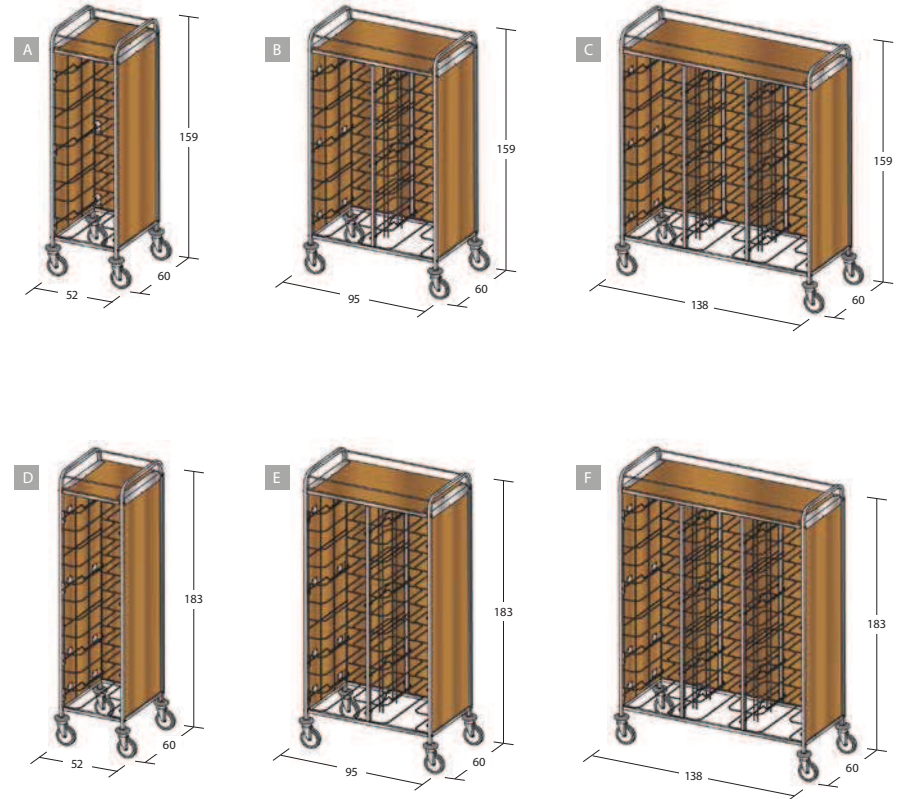

UNIVERSAL TRAY TROLLEYS WITH MELAMINE-FACED PANELS ON 3 SIDES

- Stainless steel 2x2cm square tube construction with bolted cross-members
- Chrome-plated steel wire supports
- Suitable for trays of max 53x39cm, even in different sizes and shapes
- Melamine-faced panels on three sides, top shelf with rails
- Grey rubber ring buffers
- Swivel castors, ø 12.5cm

Cherry wood

Item 1471SU

258

Item	Loading capacity	Supports	Shelf spacing (cm)	📷	Max dim. (cm)
1471SU	10	wire	11	A	52x60x159
1474SU	12	wire	11	D	52x60x183
1476SU	20	wire	11	B	95x60x159
1478SU	24	wire	11	E	95x60x183
1481SU	30	wire	11	C	138x60x159
1483SU	36	wire	11	F	138x60x183

Options	📷	Description	For item
S1200	1	Set with 2 braked castors	All
SE200	2	Set with 4 resilient castors (2 with brake)	All

UNIVERSAL TRAY TROLLEYS WITH MELAMINE-FACED PANELS ON 3 SIDES

Max overall dimensions