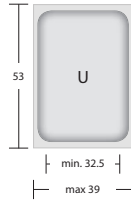

UNIVERSAL TRAY TROLLEYS WITH MELAMINE-FACED PANELS ON 3 SIDES

- Stainless steel 2x2cm square tube construction with bolted cross-members
- Chrome-plated steel wire supports
- Suitable for trays of max 53x39cm, even in different sizes and shapes
- Melamine-faced panels on three sides, top shelf with rails
- Grey rubber ring buffers
- Swivel castors, ø 12.5cm

Cherry wood

Item 1471SU

258

Item	Loading capacity	Supports	Shelf spacing (cm)	📷	Max dim. (cm)
1471SU	10	wire	11	A	52x60x159
1474SU	12	wire	11	D	52x60x183
1476SU	20	wire	11	B	95x60x159
1478SU	24	wire	11	E	95x60x183
1481SU	30	wire	11	C	138x60x159
1483SU	36	wire	11	F	138x60x183

Options	📷	Description	For item
S1200	1	Set with 2 braked castors	All
SE200	2	Set with 4 resilient castors (2 with brake)	All

UNIVERSAL TRAY TROLLEYS WITH MELAMINE-FACED PANELS ON 3 SIDES

Max overall dimensions