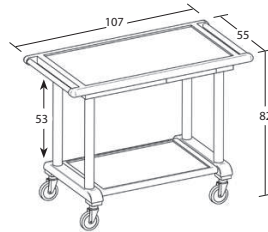

SERIES 6100

- Solid wood frame
- Plywood shelves with edges and handles in solid wood
- Sliding plate support
- Swivel castors, ø 10cm

Walnut

Wenge

Plate support, standard

Item 6100

Item	Finish	Tiers	Max dim. (cm)
6100	Walnut	2	107x55x82
6100W	Wenge	2	107x55x82
6102	Walnut	3	107x55x82
6102W	Wenge	3	107x55x82

Options	Description	For item
S1140	1 Set with 2 braked castors	All
SE140	2 Set with 4 resilient castors (2 with brake)	All

SERIES 6100

Plate support, standard

Item 6102W

THE SERIES 6100 ACCESSORY PARTS ARE DETAILED IN THE FOLLOWING PAGE

Item 6100

Item 6102W

Item		Finish	Description	Max dim. (cm)
6100A	1	Walnut	Sweet/cheese display set with dome	93x53x28
6100AW	-	Wenge	Sweet/cheese display set with dome	93x53x28
6100B	2	Walnut	Set for appetizers - dome and trays	93x53x35
6100BW	-	Wenge	Set for appetizers - dome and trays	93x53x35
6100C	5	Walnut	Bottle holder with raised edge and rail	93x53x28
6100CW	-	Wenge	Bottle holder with raised edge and rail	93x53x28
6100E	6	Walnut	Top 13-bottle rack, wood	88x47x20
6100EW	-	Wenge	Top 13-bottle rack, wood	88x47x20
6100F	6	Walnut	Lower 9-bottle rack, wood	66x47x20
6100FW	-	Wenge	Lower 9-bottle rack, wood	66x47x20

Item 6100A
Sweet/cheese display set including a solid wood board with semi-cylindrical dome opening on both sides

Item 6100C
Bottle holder with raised edge and rail

Item 6100B
Set for appetizers including a solid wood shelf with semi-cylindrical dome opening on both sides, and 65mm-deep GN trays: no. 5 x 1/6 + no. 5 x 1/3