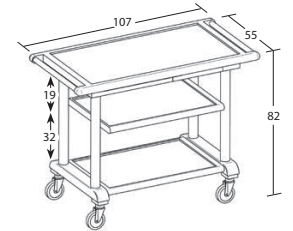

SERIES 6100

- Solid wood frame
- Plywood shelves with edges and handles in solid wood
- Sliding plate support
- Swivel castors, ø 10cm

Walnut

Wenge

Plate support, standard

Item 6100

Item	Finish	Tiers	Max dim. (cm)
6100	Walnut	2	107x55x82
6100W	Wenge	2	107x55x82
6102	Walnut	3	107x55x82
6102W	Wenge	3	107x55x82

Options	Description	For item
S1140	1 Set with 2 braked castors	All
SE140	2 Set with 4 resilient castors (2 with brake)	All

SERIES 6100

Plate support, standard

Item 6102W

THE SERIES 6100 ACCESSORY PARTS ARE DETAILED IN THE FOLLOWING PAGE

Item 6100

Item 6102W

Item		Finish	Description	Max dim. (cm)
6100A	1	Walnut	Sweet/cheese display set with dome	93x53x28
6100AW	-	Wenge	Sweet/cheese display set with dome	93x53x28
6100B	2	Walnut	Set for appetizers - dome and trays	93x53x35
6100BW	-	Wenge	Set for appetizers - dome and trays	93x53x35
6100C	5	Walnut	Bottle holder with raised edge and rail	93x53x28
6100CW	-	Wenge	Bottle holder with raised edge and rail	93x53x28
6100E	6	Walnut	Top 13-bottle rack, wood	88x47x20
6100EW	-	Wenge	Top 13-bottle rack, wood	88x47x20
6100F	6	Walnut	Lower 9-bottle rack, wood	66x47x20
6100FW	-	Wenge	Lower 9-bottle rack, wood	66x47x20

Item 6100A
Sweet/cheese display set including a solid wood board with semi-cylindrical dome opening on both sides

Item 6100C
Bottle holder with raised edge and rail

Item 6100B
Set for appetizers including a solid wood shelf with semi-cylindrical dome opening on both sides, and 65mm-deep GN trays: no. 5 x 1/6 + no. 5 x 1/3